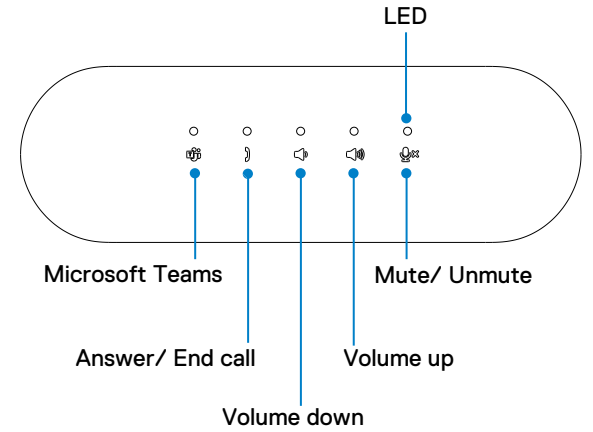

Dell Speakerphone

SP3022

Quick Start Guide

Front

Back

 www.dell.com/support/dpem

USB-A

USB-C