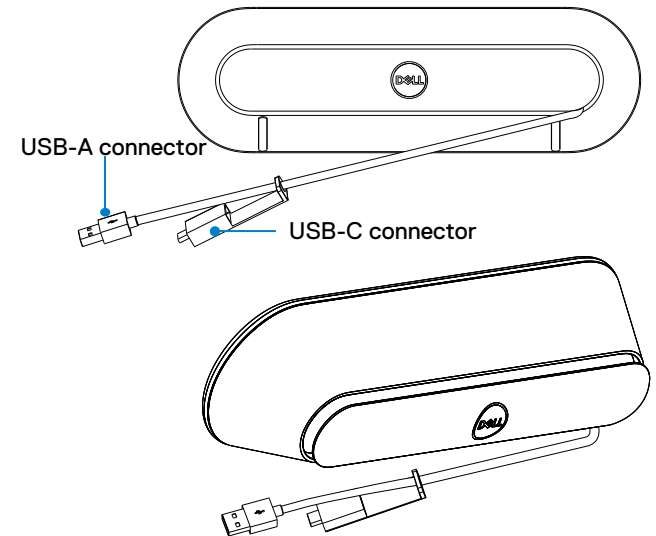

Dell Speakerphone

SP3022

Quick Start Guide

Front

Back

 www.dell.com/support/dpem

USB-A

USB-C